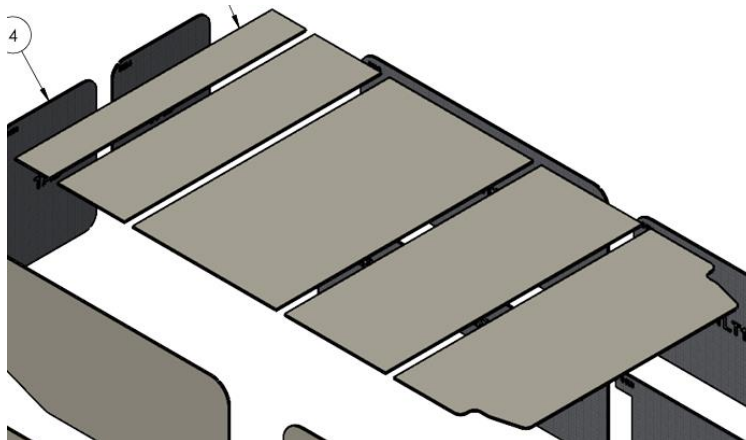

Ford Transit Ceiling Only Kits

VEHICLE YEARS
2016 – Present

AUTOPLY INC INSULATION KIT SCHEMATICS

MATERIAL: AutoWeave 1.0 thickness with adhesive backing

Lay each section out in accordance with the assembly views prior to installation.

KIT NUMBER: 5300X, Transit 148 High Roof LE, 6 pcs

Forward

KIT NUMBER: 5300M, Transit 148 Mid / Low Roof, 5 pcs

Forward