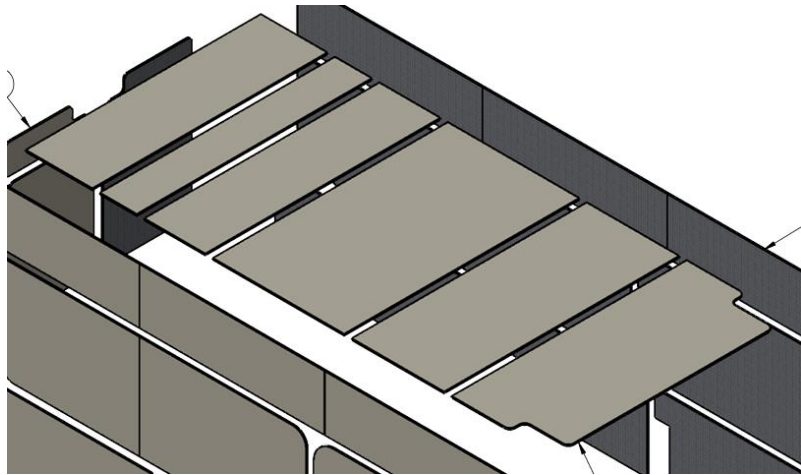

Ford Transit Ceiling Only Kits

VEHICLE YEARS
2016 – Present

AUTOPLY INC INSULATION KIT SCHEMATICS

MATERIAL: AutoWeave 1.0 thickness with adhesive backing

Lay each section out in accordance with the assembly views prior to installation.

KIT NUMBER: 5300X, Transit 148 High Roof LE, 6 pcs

Forward

KIT NUMBER: 5300M, Transit 148 Mid / Low Roof, 5 pcs

Forward