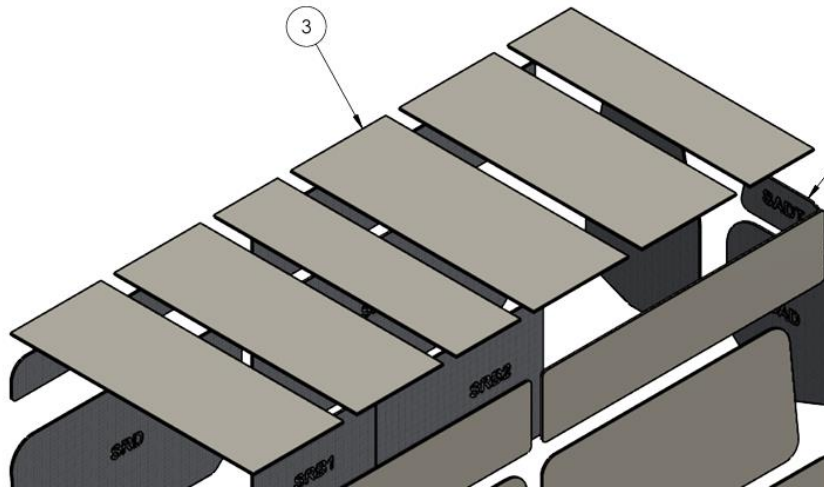

# Mercedes Sprinter Ceiling Only Kits

---

VEHICLE YEARS  
2016 – Present

AUTOPLY INC INSULATION KIT SCHEMATICS

---

MATERIAL: AutoWeave 1.0 thickness with adhesive backing

---

KIT NUMBER: 3301-1, Sprinter 144 High Roof, 6 pcs