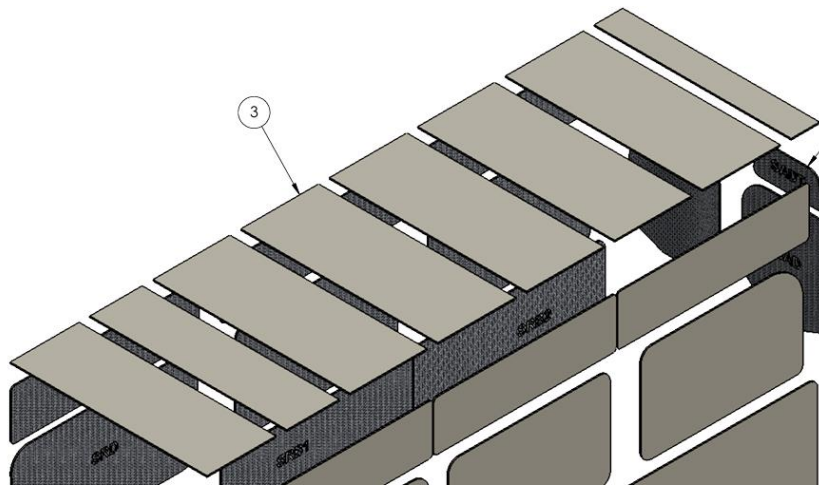

# Mercedes Sprinter Ceiling Only Kits

---

VEHICLE YEARS  
2016 – Present

AUTOPLY INC INSULATION KIT SCHEMATICS

---

MATERIAL: AutoWeave 1.0 thickness with adhesive backing

Lay each section out in accordance with the assembly views prior to installation.

---

KIT NUMBER: 3300-1, Sprinter 170 High Roof, 8 pcs

Forward

---

KIT NUMBER: 3300X-1, Sprinter 170 High Roof Extended, 8 pcs

Forward

# Mercedes Sprinter Ceiling Only Kits

---

VEHICLE YEARS  
2016 – Present

AUTOPLY INC INSULATION KIT SCHEMATICS

---

MATERIAL: AutoWeave 1.0 thickness with adhesive backing

---

KIT NUMBER: 3301-1, Sprinter 144 High Roof, 6 pcs