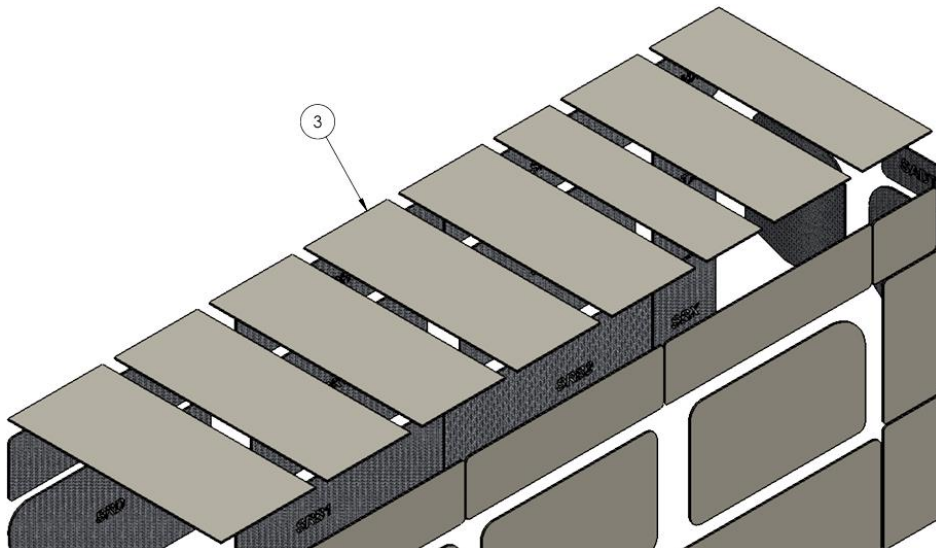

# Mercedes Sprinter Ceiling Only Kits

---

VEHICLE YEARS  
2016 – Present

AUTOPLY INC INSULATION KIT SCHEMATICS

---

MATERIAL: AutoWeave 1.0 thickness with adhesive backing

Lay each section out in accordance with the assembly views prior to installation.

---

KIT NUMBER: 3300-1, Sprinter 170 High Roof, 8 pcs

Forward

---

KIT NUMBER: 3300X-1, Sprinter 170 High Roof Extended, 8 pcs

Forward

# Mercedes Sprinter Ceiling Only Kits

---

VEHICLE YEARS  
2016 – Present

AUTOPLY INC INSULATION KIT SCHEMATICS

---

MATERIAL: AutoWeave 1.0 thickness with adhesive backing

---

KIT NUMBER: 3301-1, Sprinter 144 High Roof, 6 pcs