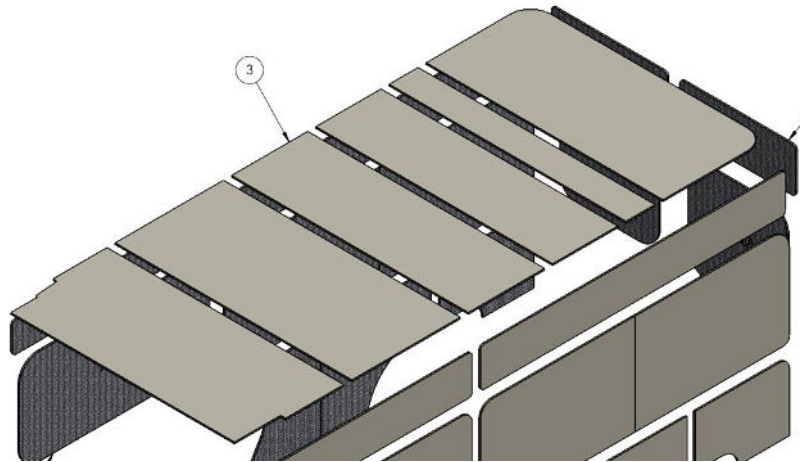

# RAM ProMaster Ceiling Only Kits

---

VEHICLE YEARS  
2016 – Present

AUTOPLY INC INSULATION KIT SCHEMATICS

---

MATERIAL: AutoWeave 1.0 thickness with adhesive backing

Lay each section out in accordance with the assembly views prior to installation.

---

KIT NUMBER: 4300-1, ProMaster 159 High Roof, 6 pcs

Forward

---

KIT NUMBER: 4300X-1, ProMaster 159 High Roof Extended, 7 pcs

Forward

# RAM ProMaster Ceiling Only Kits

---

VEHICLE YEARS  
2016 – Present

AUTOPLY INC INSULATION KIT SCHEMATICS

---

MATERIAL: AutoWeave 1.0 thickness with adhesive backing

KIT NUMBER: 4301-1, ProMaster 136 High Roof / Low Roof, 4 pcs