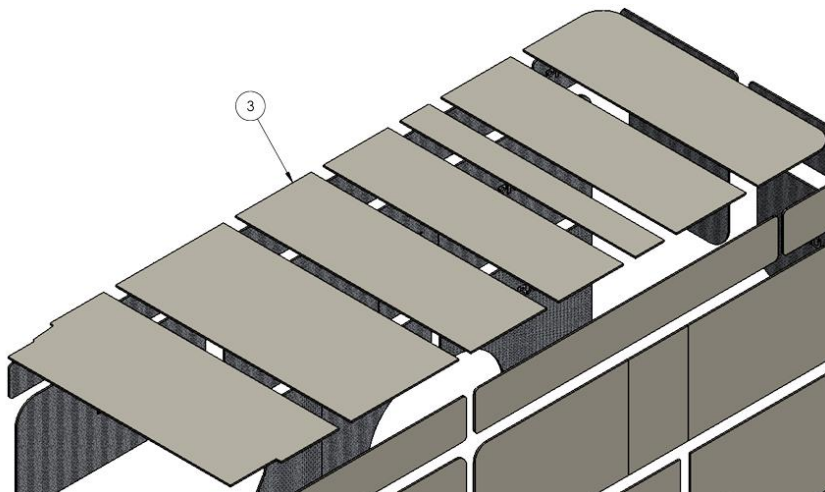

---

KIT NUMBER: 4300-1, ProMaster 159 High Roof, 6 pcs

Forward

---

KIT NUMBER: 4300X-1, ProMaster 159 High Roof Extended, 7 pcs

Forward

# RAM ProMaster Ceiling Only Kits

---

VEHICLE YEARS  
2016 – Present

AUTOPLY INC INSULATION KIT SCHEMATICS

---

MATERIAL: AutoWeave 1.0 thickness with adhesive backing

KIT NUMBER: 4301-1, ProMaster 136 High Roof / Low Roof, 4 pcs