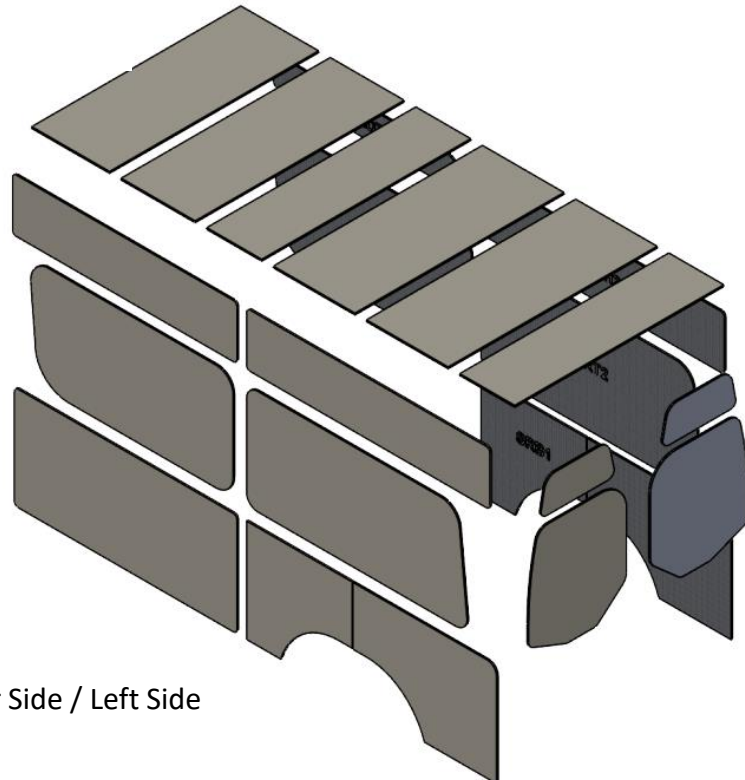

Mercedes Sprinter 144 High Roof

AUTOPLY INC INSULATION KIT SCHEMATIC

VEHICLE YEARS
2016 – Present

KIT NUMBER: 3144 | KIT CONTENT: Ceiling, sides and doors / 23 pcs

Kits are organized and packaged by ceiling pieces, left side pieces and right side plus rear doors. Each group of patterns are separated by a sheet of paper for identification during unpackaging. It is recommended to lay each section out in accordance with the assembly views below prior to first time installations.

Assembly view A

Forward

Driver Side / Left Side

Mercedes Sprinter 144 High Roof

AUTOPLY INC INSULATION KIT SCHEMATIC

VEHICLE YEARS
2016 – Present

KIT NUMBER: 3144 | KIT CONTENT: Ceiling, sides and doors

Assembly view B

Passenger Side / Right Side