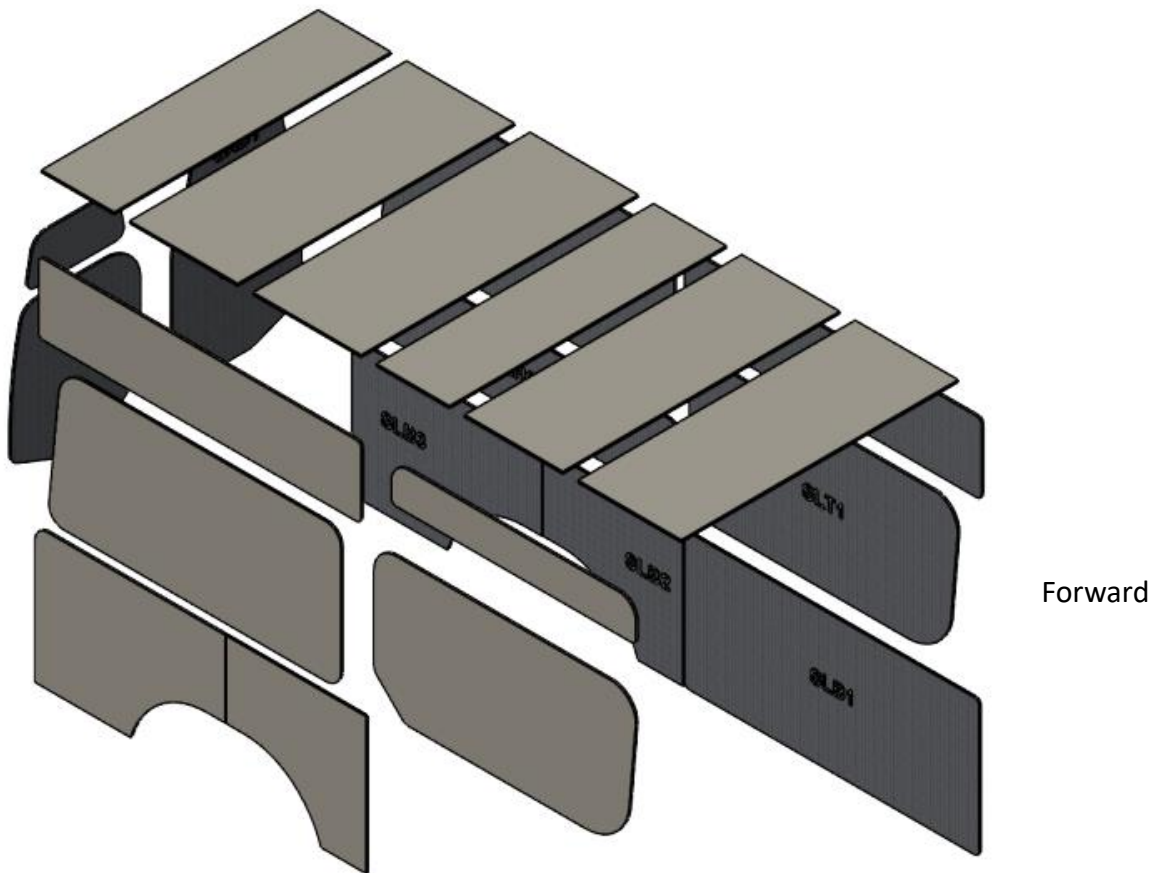

Mercedes Sprinter 144 High Roof

AUTOPLY INC INSULATION KIT SCHEMATIC

VEHICLE YEARS
2016 – Present

KIT NUMBER: 3144 | KIT CONTENT: Ceiling, sides and doors / 23 pcs

Kits are organized and packaged by ceiling pieces, left side pieces and right side plus rear doors. Each group of patterns are separated by a sheet of paper for identification during unpackaging. It is recommended to lay each section out in accordance with the assembly views below prior to first time installations.

Assembly view A

Forward

Driver Side / Left Side

Mercedes Sprinter 144 High Roof

AUTOPLY INC INSULATION KIT SCHEMATIC

VEHICLE YEARS
2016 – Present

KIT NUMBER: 3144 | KIT CONTENT: Ceiling, sides and doors

Assembly view B

Passenger Side / Right Side